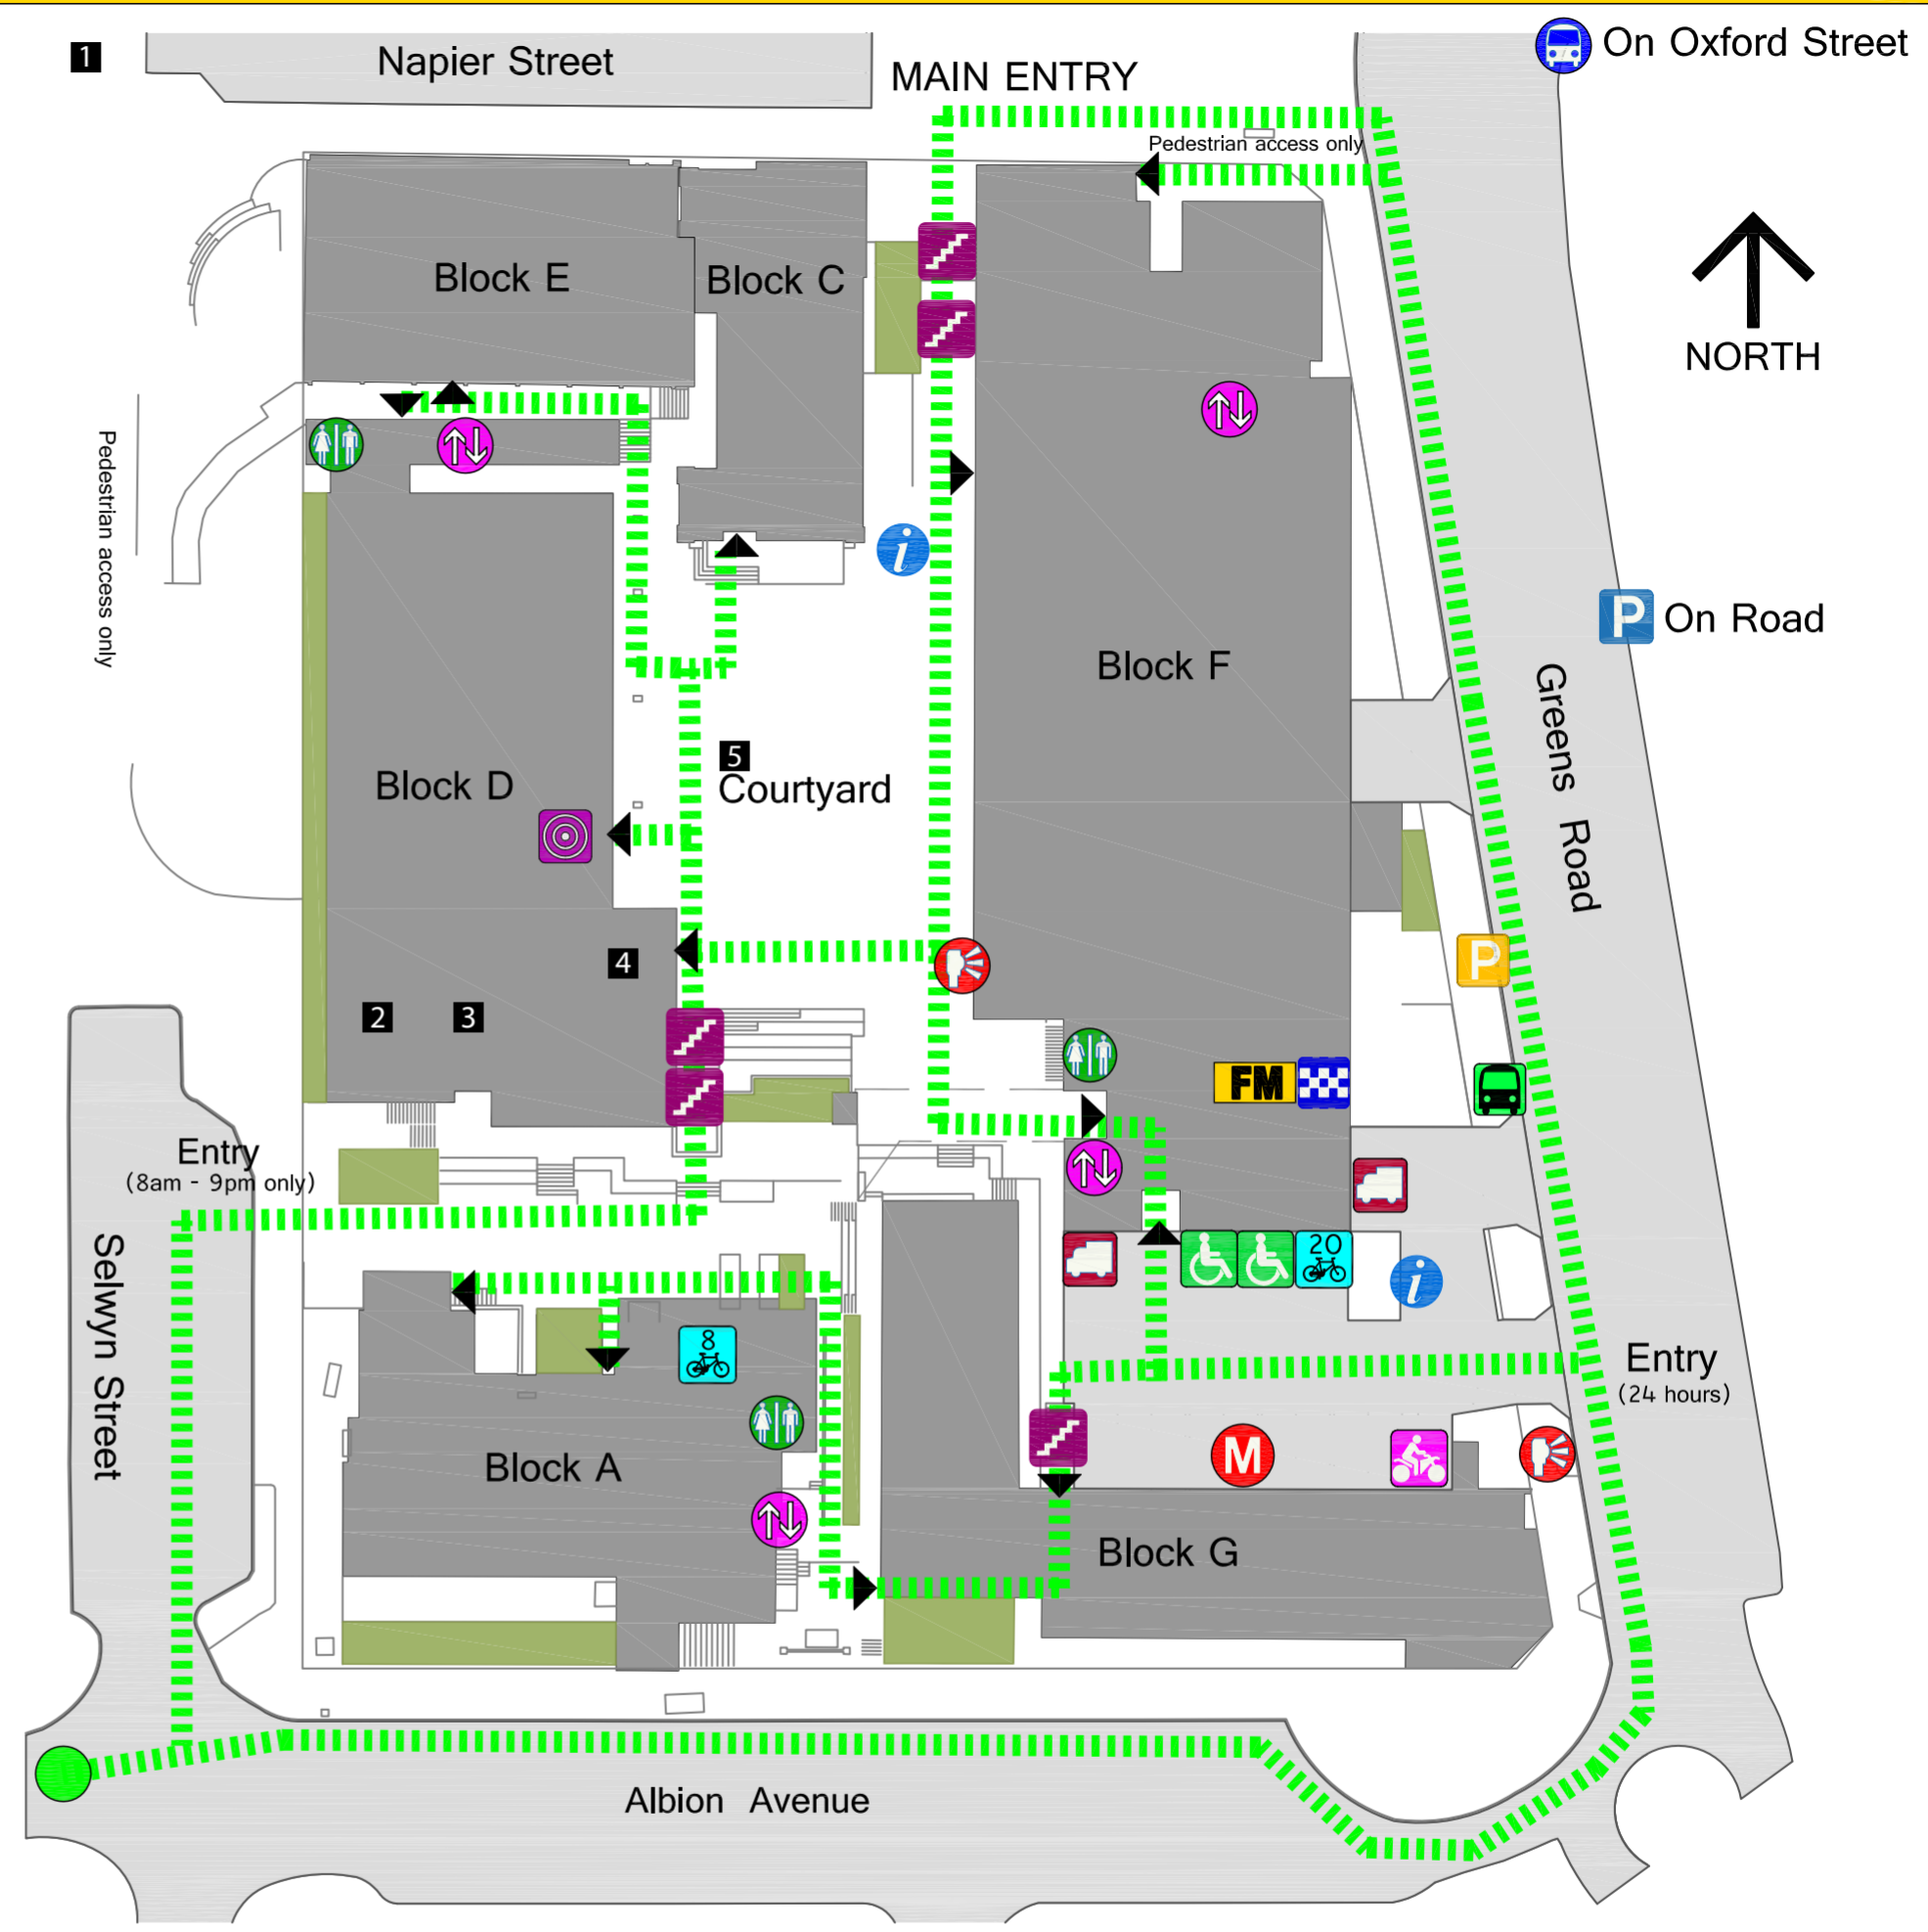

LEGEND

Directory Sign	Street Parking
Help Point	5min drop off/pick up zone
Security Office	Loading Zone
Facilities Management Office	Disabled Parking
Lift	Metred Parking
Toilet	Motorcycle Parking
Stairs	Bicycle Rack & Capacity
Building Access	Bus Stop
Assembly Area	Paddington to Kensington Shuttle Bus Stop
Main Access Route	Student Centre

BUILDING NAME	BUILDING CODE
BLOCK A	CFAA
BLOCK C	CFAC
BLOCK D	CFAD
BLOCK E	CFAE
BLOCK F	CFAF
BLOCK G	CFAG

ORGANISATION	LOCATION
Arc	Block D
Black Box	Block D
COFASpace Gallery	Block E
Counselling Service	Block G
Facilities Management	Block F
Faculty Office & Administration	Block D
Resource Centre	Block D
Student Centre	Block D
Tool Room	Block F
UNSW Paddington Library	Block A

1 Kudos Gallery
6 Napier St

2 Arc @ UNSWAD Office
D Block – Ground Floor

3 Arc MEETING Room
D Block – Ground Floor

4 Arc Student Lounge
D Block – Ground Floor

5 UNSWAD Courtyard